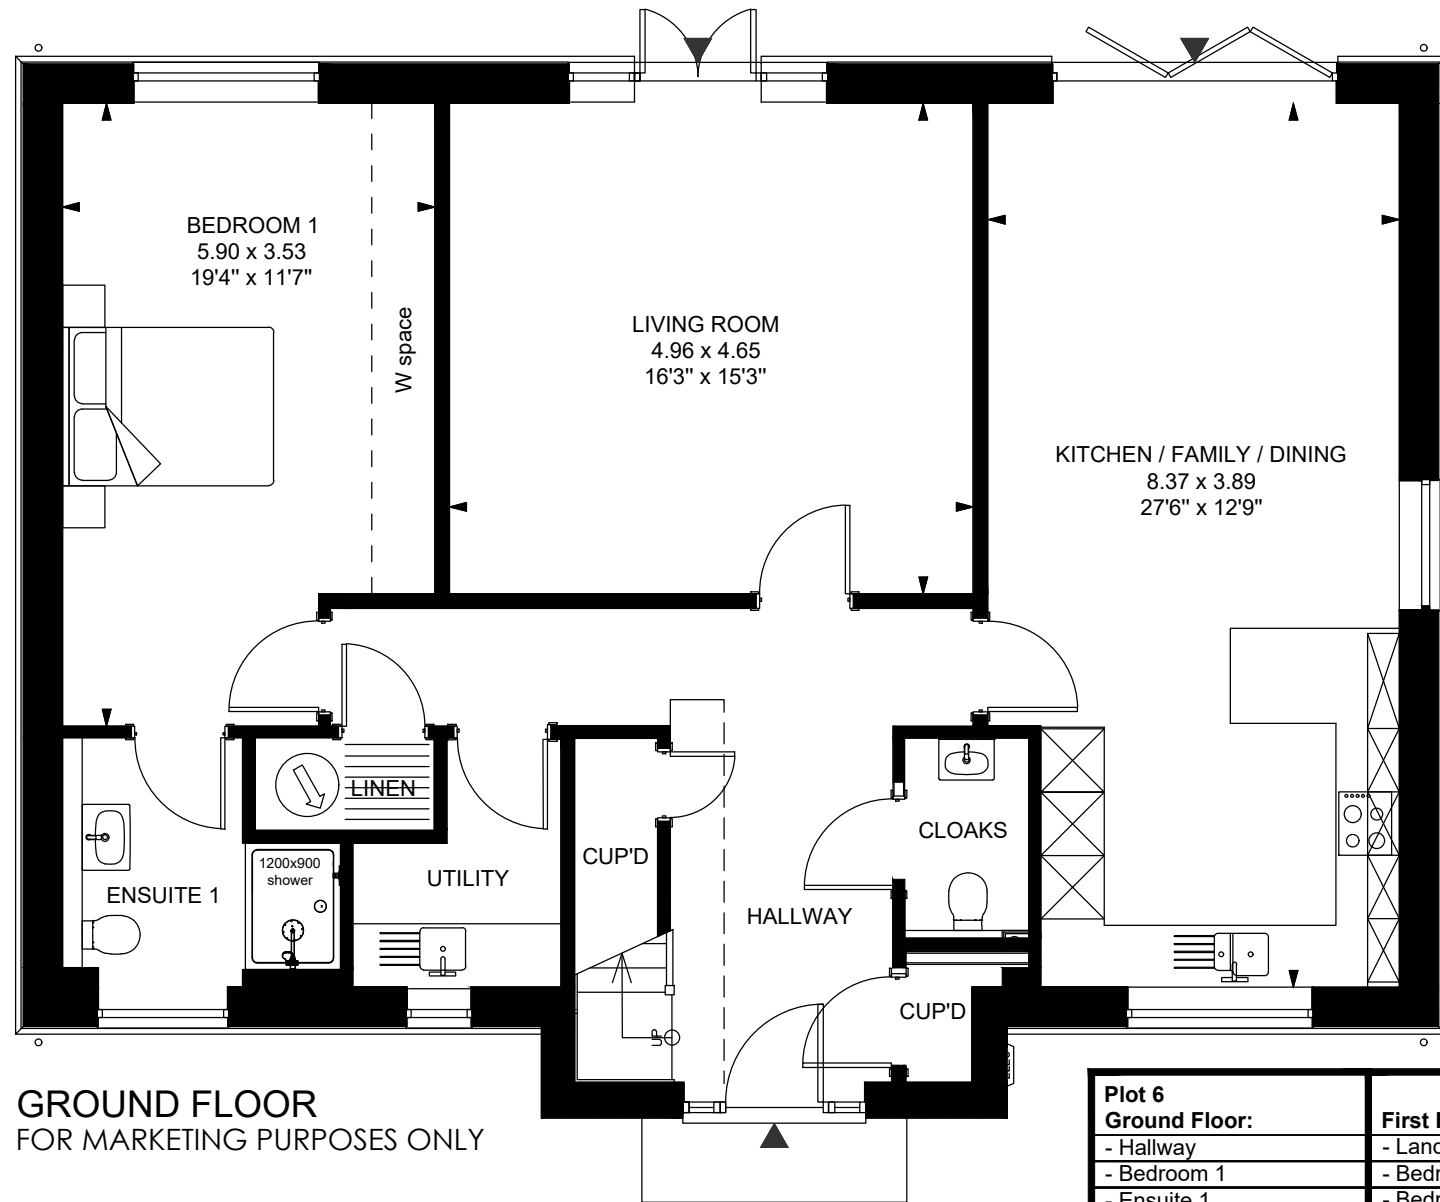

Plot 6 Henry Isaac Mews, St. Ippolyts

Plot 6 Ground Floor:	First Floor:
- Hallway	- Landing
- Bedroom 1	- Bedroom 2
- Ensuite 1	- Bedroom 3
- Living Room	- Bedroom 4
- Cloakroom	- Bathroom
- Kitchen / Family / Dining	
- Utility	
- Cupboard	
GIA: 187m ² /2013ft ²	