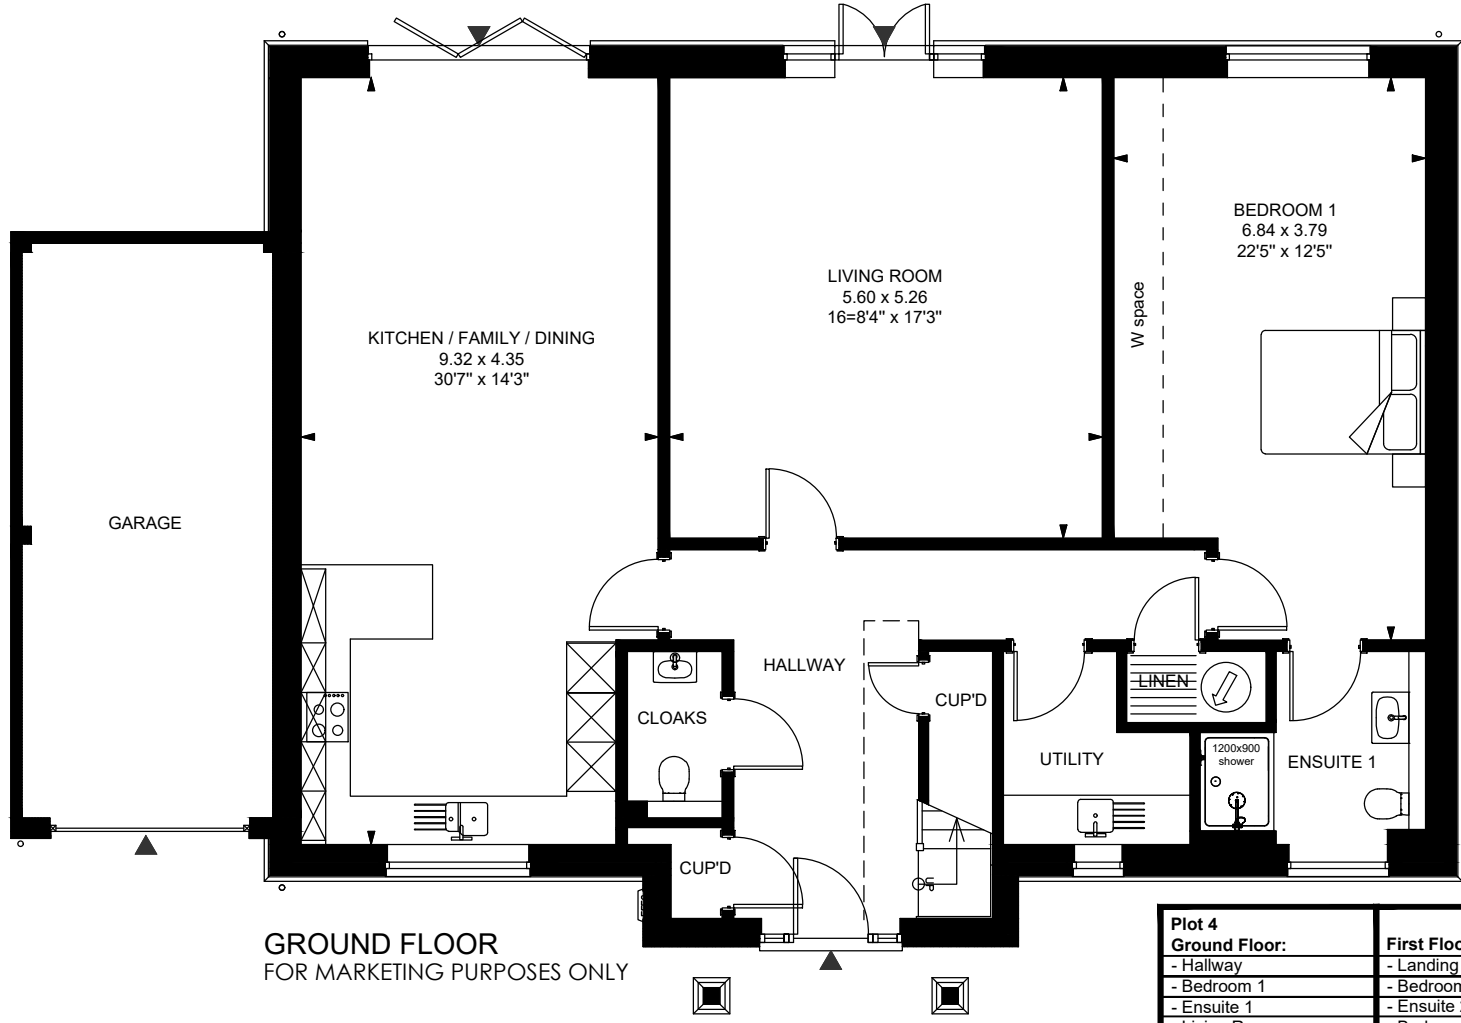

Plot 4 Henry Isaac Mews, St. Ippolyts

GROUND FLOOR
FOR MARKETING PURPOSES ONLY

Plot 4	
Ground Floor:	First Floor:
- Hallway	- Landing
- Bedroom 1	- Bedroom 2
- Ensuite 1	- Ensuite 2
- Living Room	- Bedroom 3
- Cloakroom	- Bedroom 4
- Kitchen / Family / Dining	- Bathroom
- Utility	
- Cupboard	
GIA: 228m ² /2454ft ²	

FIRST FLOOR
FOR MARKETING PURPOSES ONLY