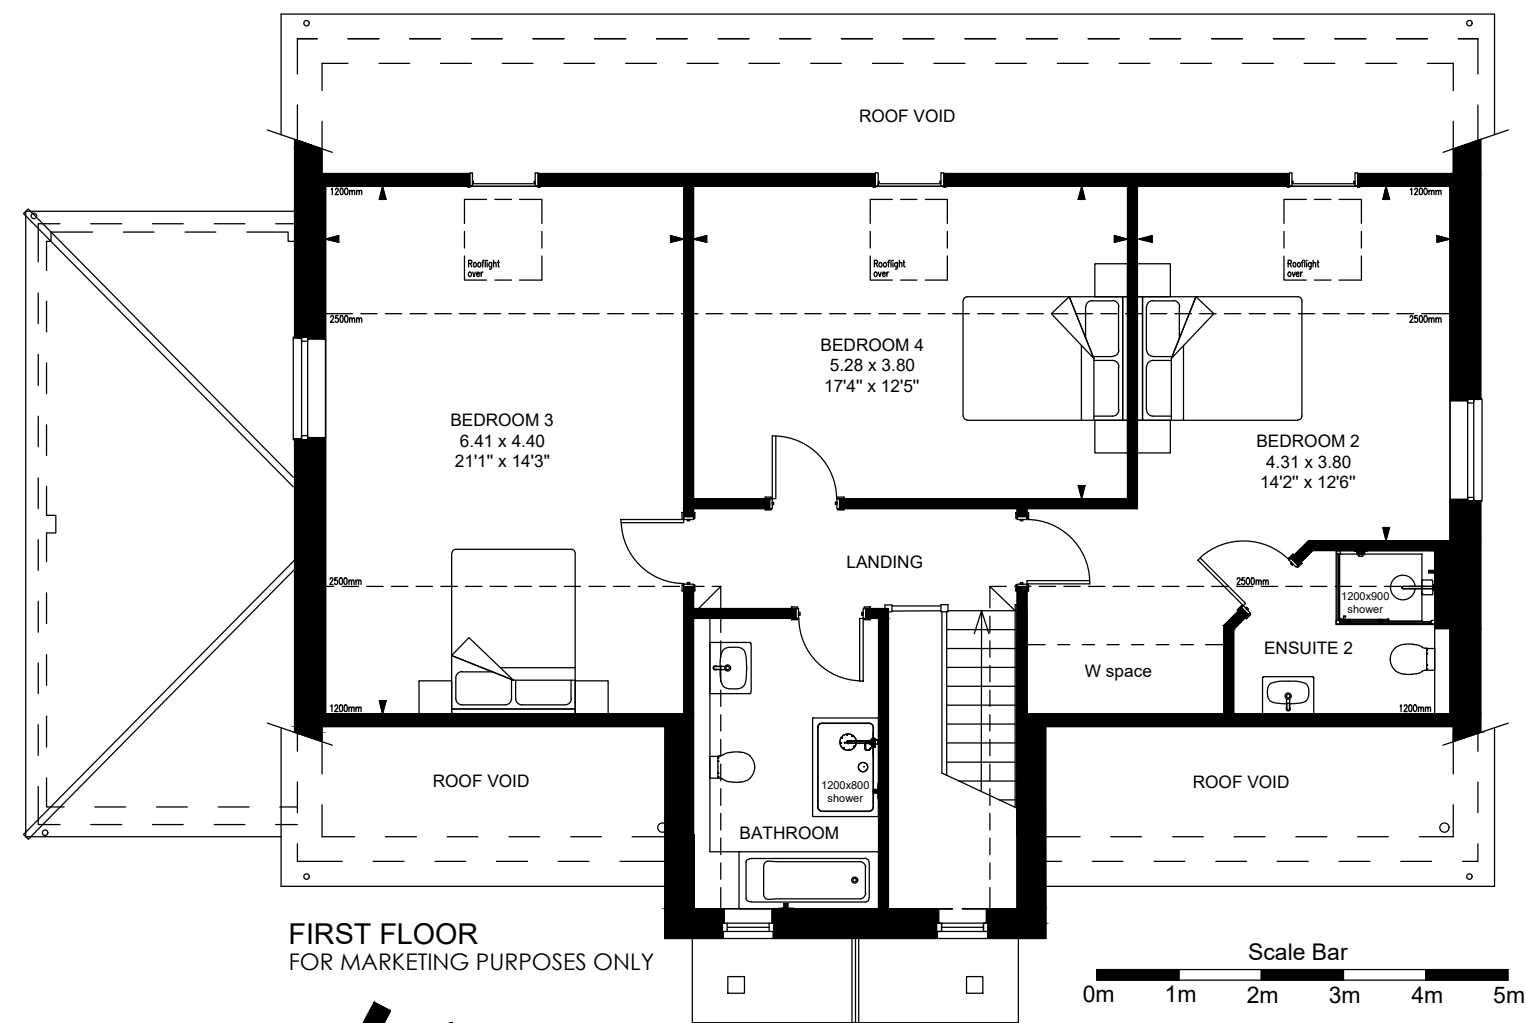

Plot 4 Henry Isaac Mews, St. Ippolyts

GROUND FLOOR
FOR MARKETING PURPOSES ONLY

Plot 4	
Ground Floor:	First Floor:
- Hallway	- Landing
- Bedroom 1	- Bedroom 2
- Ensuite 1	- Ensuite 2
- Living Room	- Bedroom 3
- Cloakroom	- Bedroom 4
- Kitchen / Family / Dining	- Bathroom
- Utility	
- Cupboard	
GIA: 228m ² /2454ft ²	

FIRST FLOOR
FOR MARKETING PURPOSES ONLY